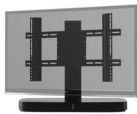

PB-ATVS **Adjustable TV Stand for Sonos Playbase**

This premium stand allows you to adjust the height and depth of your flat-screen TV, so it seamlessly fits the Sonos Playbase. With swivel functionality, a wide range of height adjustments available, and a design that suits sitting in both free space and in corners, the Flexson Adjustable TV Stand is the most flexible option you can buy.