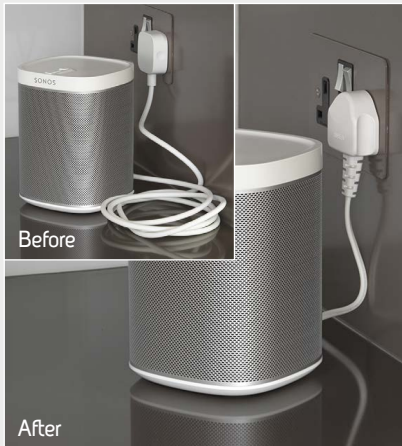

S1-SPC **Short Power Cable** for Sonos One, One SL and Play:1

Helps eliminates unnecessary cable clutter.
Perfect for kitchens, tabletops and wall mounting.

- Replaces the existing mains cable
- Just 35cm (13.7") long
  - regular Sonos power cable measures 190cm
- Black and white versions available
- UK, EU and US versions available