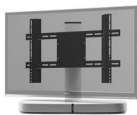

PB-ATVS **Adjustable TV Stand for Sonos Playbase**

This premium stand allows you to adjust the height and depth of your flat-screen TV, so it seamlessly fits the Sonos Playbase. With swivel functionality, a wide range of height adjustments available, and a design that suits sitting in both free space and in corners, the Flexson Adjustable TV Stand is the most flexible option you can buy.