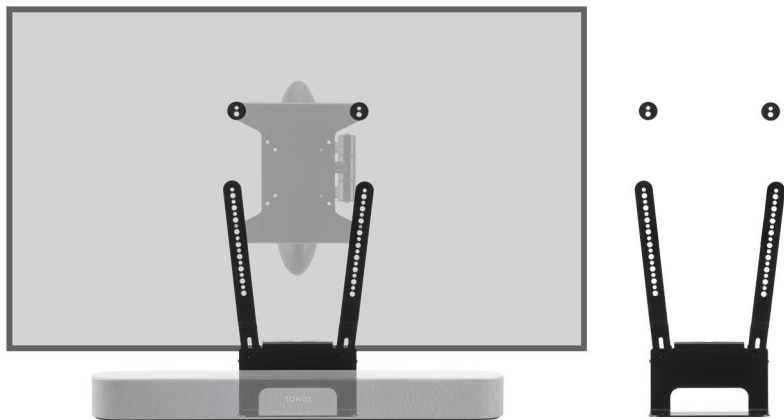

B-TVMA TV Mount Attachment for Sonos Beam

Designed to easily fit on to a full-motion, TV wall mount, this Flexson mount securely holds your Beam in place, while allowing it to move with the screen – meaning optimum performance with music, movies and more.

- Allows you to fix the Sonos Beam to any existing TV Mount
- Sonos Beam moves with your TV when using a full-motion mount
- 32" min TV Size, 65" max TV size
- VESA Compatibility up to 400 x 400
- Universal fixing kit included
- Designed and manufactured in the UK